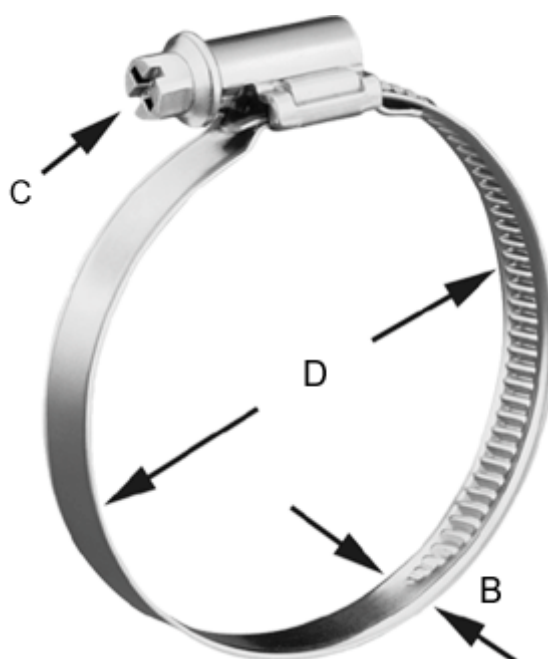

Article number: 021367702026

Description: Worm Drive Hose Clip
TORRO 20-32/12 C7 W2

Measures

C (screw type) = C7 - 7mm

Diameter D = 20-32

Width B = 12.0